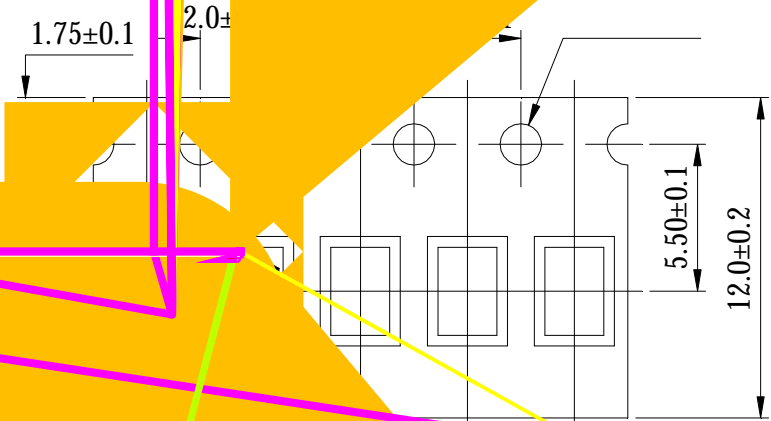

SL-T3020IRC050-L268-A

LIGHT

Features

Package Dimension

Notes:

Carrier Tape Spec

5000pcs/reel)

e Resistant Pa