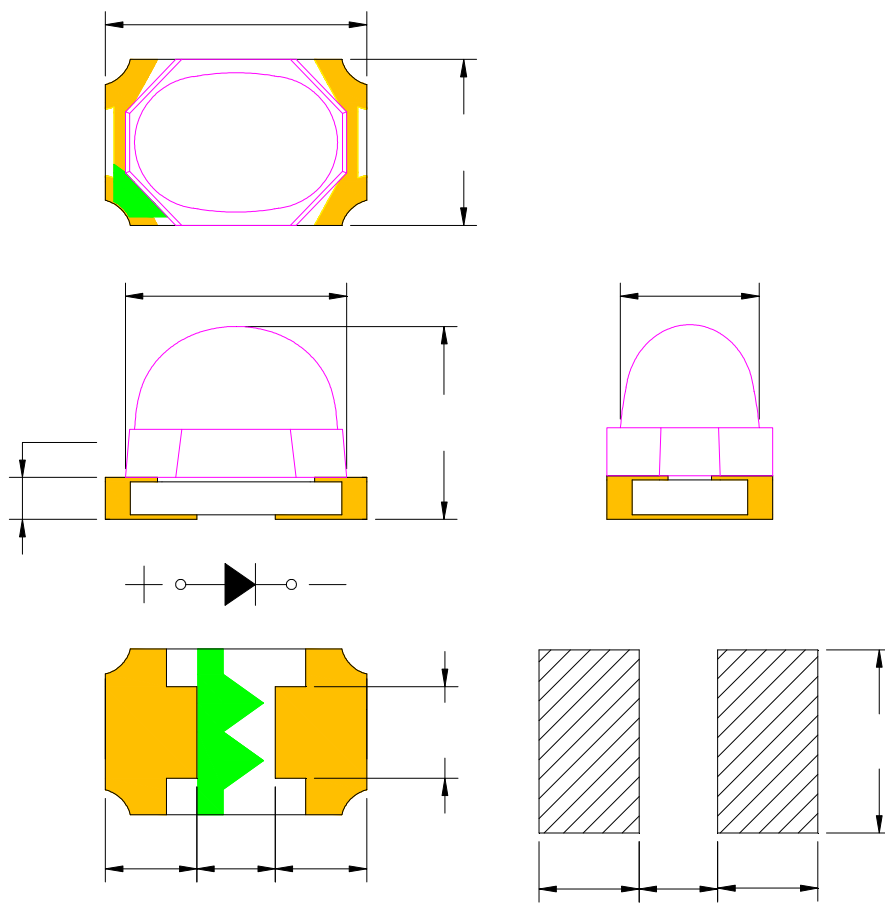

Features

Package Dimension

Notes:

Absolute Maximum Ratings at Ta=25

1. Storage and operating:

2. Peak Forward Current:

3. Caution in ESD:

INTERNATIONAL