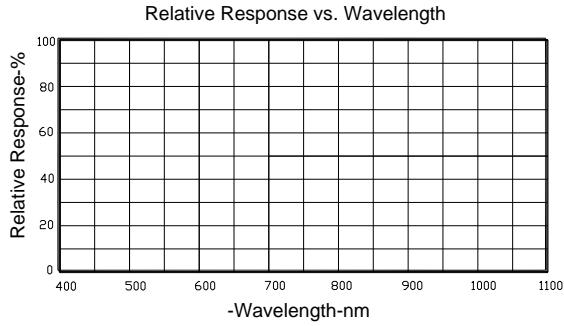

Typical Electrical / Optical Characteristics Curves (25°C Ambient Temperature Unless Otherwise Noted)

L

Part No.	LG-05PD4D94Q-5118AA	Page	8 of 9
-----------------	----------------------------	-------------	---------------