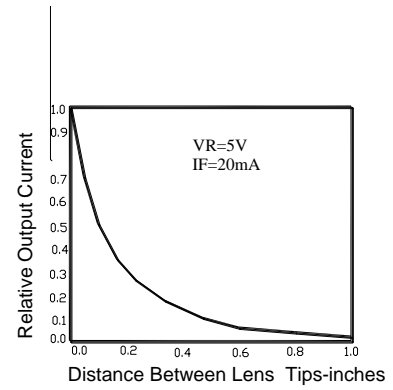

Typical Electrical / Optical Characteristics Curves (25°C Ambient Temperature Unless Otherwise Noted)

L

Part No.	LG-05PD4D94Q-5118AA	Page	8 of 9
-----------------	----------------------------	-------------	---------------